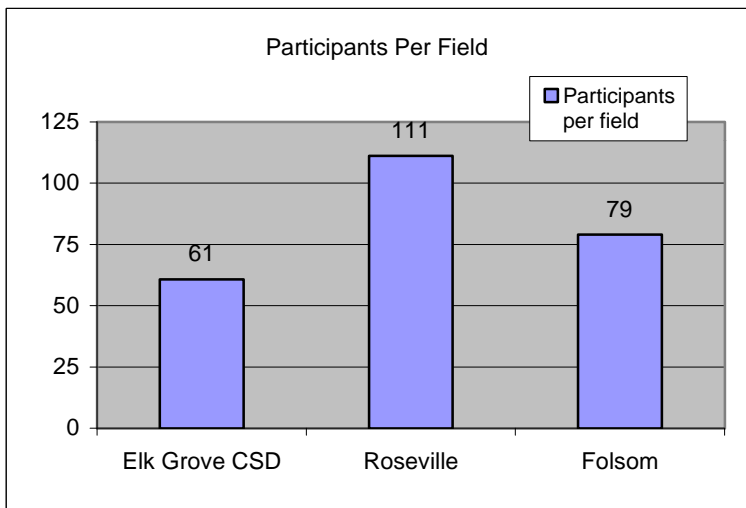

Youth Softball/Baseball

Agency	Softball/ Baseball Participants
Elk Grove CSD	2,856
Roseville	4,000
Folsom	1,580

Agency	Softball/ Baseball Fields
Elk Grove CSD	47
Roseville	36
Folsom	20

Dedicated Fields - no soccer overlays
 Elk Grove: 34 of 47 fields (72%)
 Roseville: 13 of 36 fields (36%)
 Folsom: 14 of 20 fields (70%)

Elk Grove CSD maintains the highest percentage of fields for year-round softball/ baseball programs.

Agency	Participants per field
Elk Grove CSD	61
Roseville	111
Folsom	79

Participants per field = number of participants divided by fields available