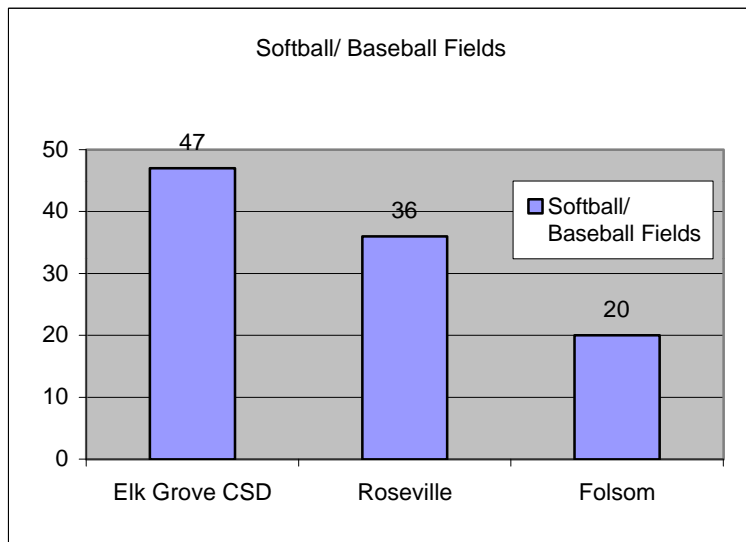

Youth Softball/Baseball

Agency	Softball/ Baseball Participants
Elk Grove CSD	2,856
Roseville	4,000
Folsom	1,580

Agency	Softball/ Baseball Fields
Elk Grove CSD	47
Roseville	36
Folsom	20

Dedicated Fields - no soccer overlays
 Elk Grove: 34 of 47 fields (72%)
 Roseville: 13 of 36 fields (36%)
 Folsom: 14 of 20 fields (70%)

Elk Grove CSD maintains the highest percentage of fields for year-round softball/ baseball programs.

Agency	Participants per field
Elk Grove CSD	61
Roseville	111
Folsom	79

Participants per field = number of participants divided by fields available