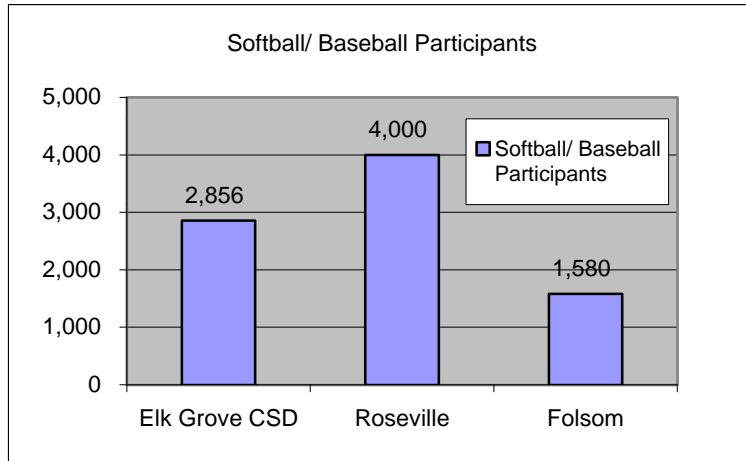

Youth Softball/Baseball

Agency	Softball/ Baseball Participants
Elk Grove CSD	2,856
Roseville	4,000
Folsom	1,580

Agency	Softball/ Baseball Fields
Elk Grove CSD	47
Roseville	36
Folsom	20

Dedicated Fields - no soccer overlays
 Elk Grove: 34 of 47 fields (72%)
 Roseville: 13 of 36 fields (36%)
 Folsom: 14 of 20 fields (70%)

Elk Grove CSD maintains the highest percentage of fields for year-round softball/ baseball programs.

Agency	Participants per field
Elk Grove CSD	61
Roseville	111
Folsom	79

Participants per field = number of participants divided by fields available